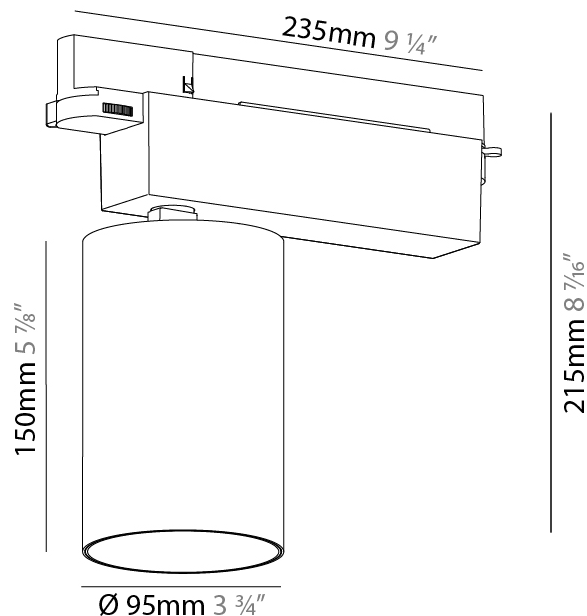

GENERAL

Series: Centriq
Subseries: Centriq 95
Brand: Prolicht
Division: Architectural
Mounting Type: Track
Mounting Location: Ceiling
Subcategory: Spots

PHYSICAL

Shape: Cylinder
Diameter (mm): 95
Diameter (in): 3 3/4
Length (mm): 235
Length (in): 9 1/4
Height (mm): 150
Height (in): 5 7/8
Light Distribution: Adjustable / Direct
Weight (kg): 1.4
Weight (lbs): 3.08
Fixture Finish: SSR / BKV / CWI / CRY / HAB / UFT / ITA / RUA / FTG / MYG / LOD / PUS / FRO / FUP / KIA / POP / BLS / SPG / MEY / GOH / GUM / CHC / COM / ABZ / JAG / OBR / MOS / ROR
Fixture Material: Aluminum

ELECTRICAL

Lamp Type: LED (Zhaga Standard)
Input Wattage (W): 12 / 15
Total Output Wattage (W): 10.8 / 13.5
Dimming: Tri-Mode (Non-Dimming and Phase Dimming (120Vac only) and 0-10V Dimming)
Driver Included: Yes
Driver Location: Integrated
Driver Type: Constant Current - Universal
Driver Class: Class 2
Input Voltage (V): 120 - 277
Constant Current (MA): 350

LED

Number of LEDs: 1
Color Temperature (°K): 2700 / 3000 / 3500 / 4000
Max. Delivered Lumen (lm): 830 / 930 / 1009 / 1030
Nominal Lumen (lm): 960 / 1070 / 1157 / 1180
CRI: >90 CRI
Lamp Life (hrs): 50000
Upon Request: Special Color Temperature Special Led

OPTICAL

Beam Angle: 8
Adjustability: Rotational 340°; Tilt 90°
Upon Request: Special Beam Angles

RATINGS AND CERTIFICATIONS

Certified By: Certified for North American Standards
IP rating: IP20